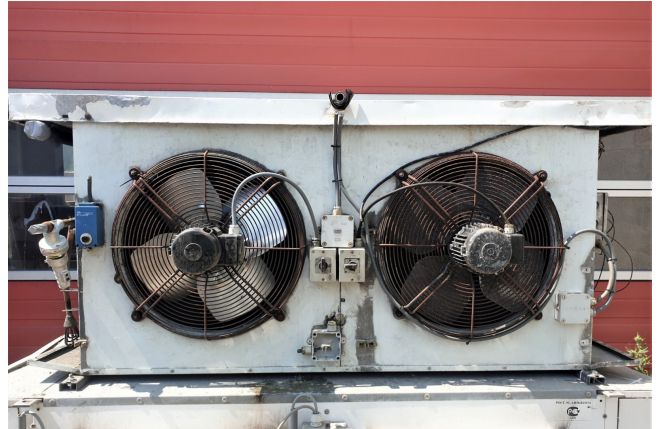

# Helpman LEX 22

## Specifications

La marque	Helpman
Type	LEX 22
Capacité kW	14,5
Réfrigérant	Freon
Nombre de ventilateurs	2
Espace Fan in mm	7
Dégivrage	Electric
m <sup>3</sup> /h	9320
Tailles	1850x850x860 mm (LxWxH)
Volume	20,4 dm <sup>3</sup>
Poids	111 kg
Stock	1

### Used Helpman LEX 22

Used Helpman LEX 22-7 evaporator with electric defrosting. Complete with 2 ATB fans 50 Hz - 0,25 kW - 1410 RPM - diameter 450 mm and equipped with a pressure safety switch.

\*Why choose for HOSBV? We're not only the largest used refrigeration specialist in Europe, but also, we deliver all equipment solely if it has passed our extensive test. Warranty and industrial cleaning are included in your purchase.